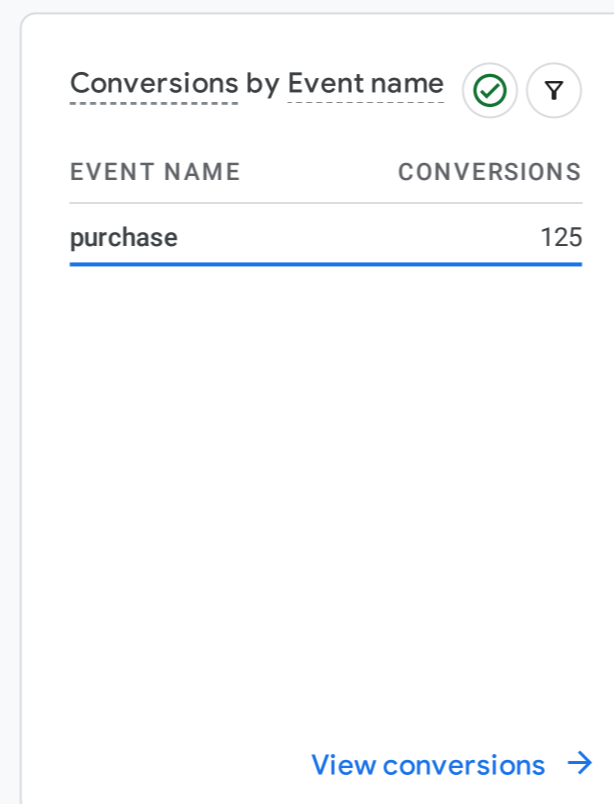

WHAT ARE YOUR TOP CONVERSIONS?