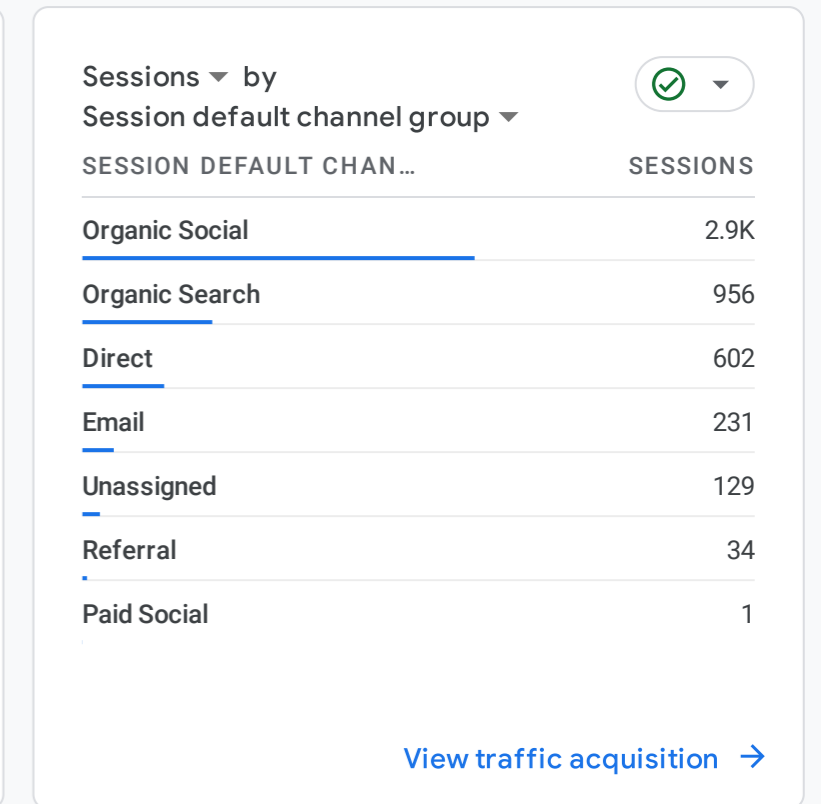

All Users Add comparison

Custom Jun 15 - Jul 14, 2023

Reports snapshot

WHERE DO YOUR NEW USERS COME FROM?

WHAT ARE YOUR TOP CAMPAIGNS?

HOW ARE ACTIVE USERS TRENDING?

HOW WELL DO YOU RETAIN YOUR USERS?

WHICH PAGES AND SCREENS GET THE MOST VIEWS?

WHAT ARE YOUR TOP EVENTS?

WHAT ARE YOUR TOP CONVERSIONS?

WHAT ARE YOUR TOP SELLING PRODUCTS?

HOW DOES ACTIVITY ON YOUR PLATFORMS COMPARE?