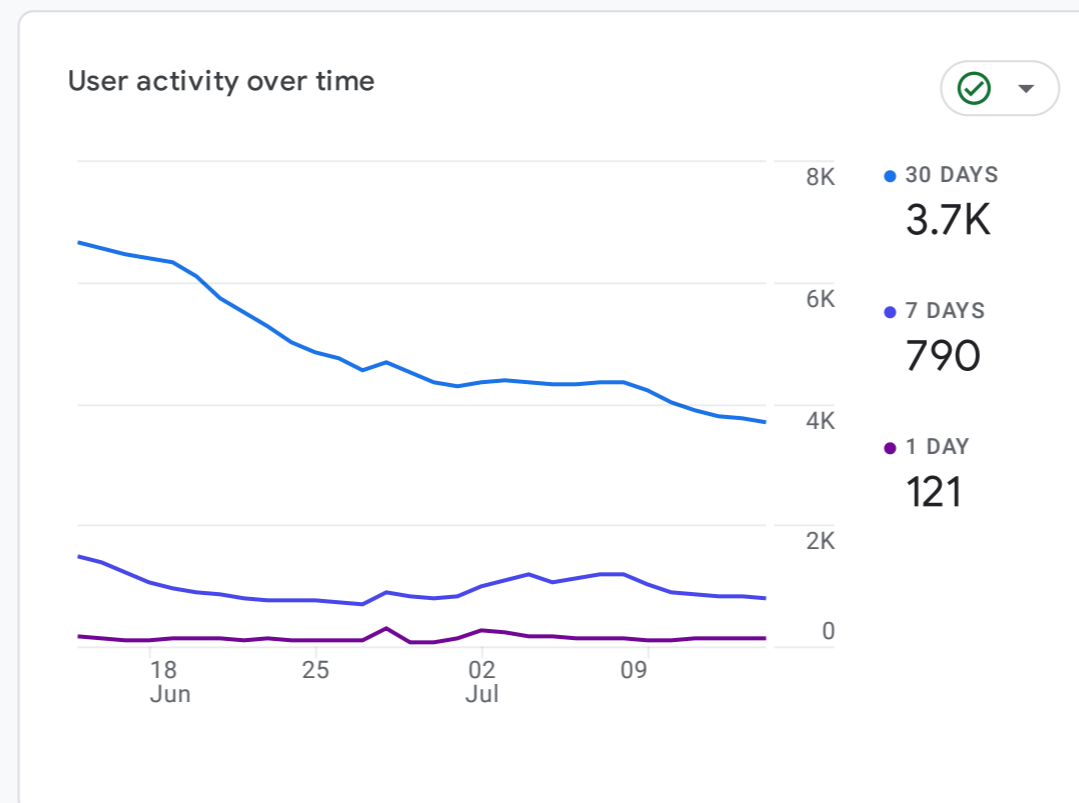

All Users Add comparison

Custom Jun 15 - Jul 14, 2023

Reports snapshot

WHERE DO YOUR NEW USERS COME FROM?

WHAT ARE YOUR TOP CAMPAIGNS?

HOW ARE ACTIVE USERS TRENDING?

HOW WELL DO YOU RETAIN YOUR USERS?

WHICH PAGES AND SCREENS GET THE MOST VIEWS?

WHAT ARE YOUR TOP EVENTS?

WHAT ARE YOUR TOP CONVERSIONS?

WHAT ARE YOUR TOP SELLING PRODUCTS?

HOW DOES ACTIVITY ON YOUR PLATFORMS COMPARE?