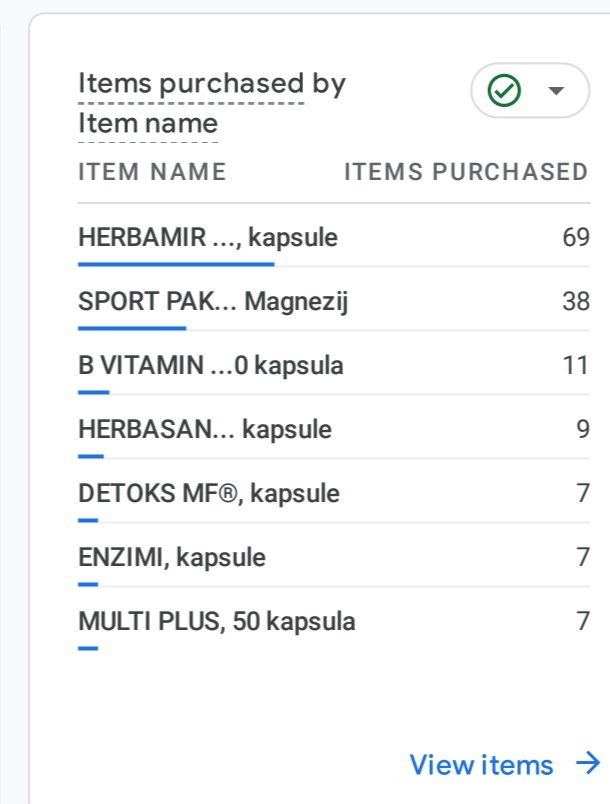

WHAT ARE YOUR TOP EVENTS?

WHAT ARE YOUR TOP CONVERSIONS?

WHAT ARE YOUR TOP SELLING PRODUCTS?

HOW DOES ACTIVITY ON YOUR PLATFORMS COMPARE?