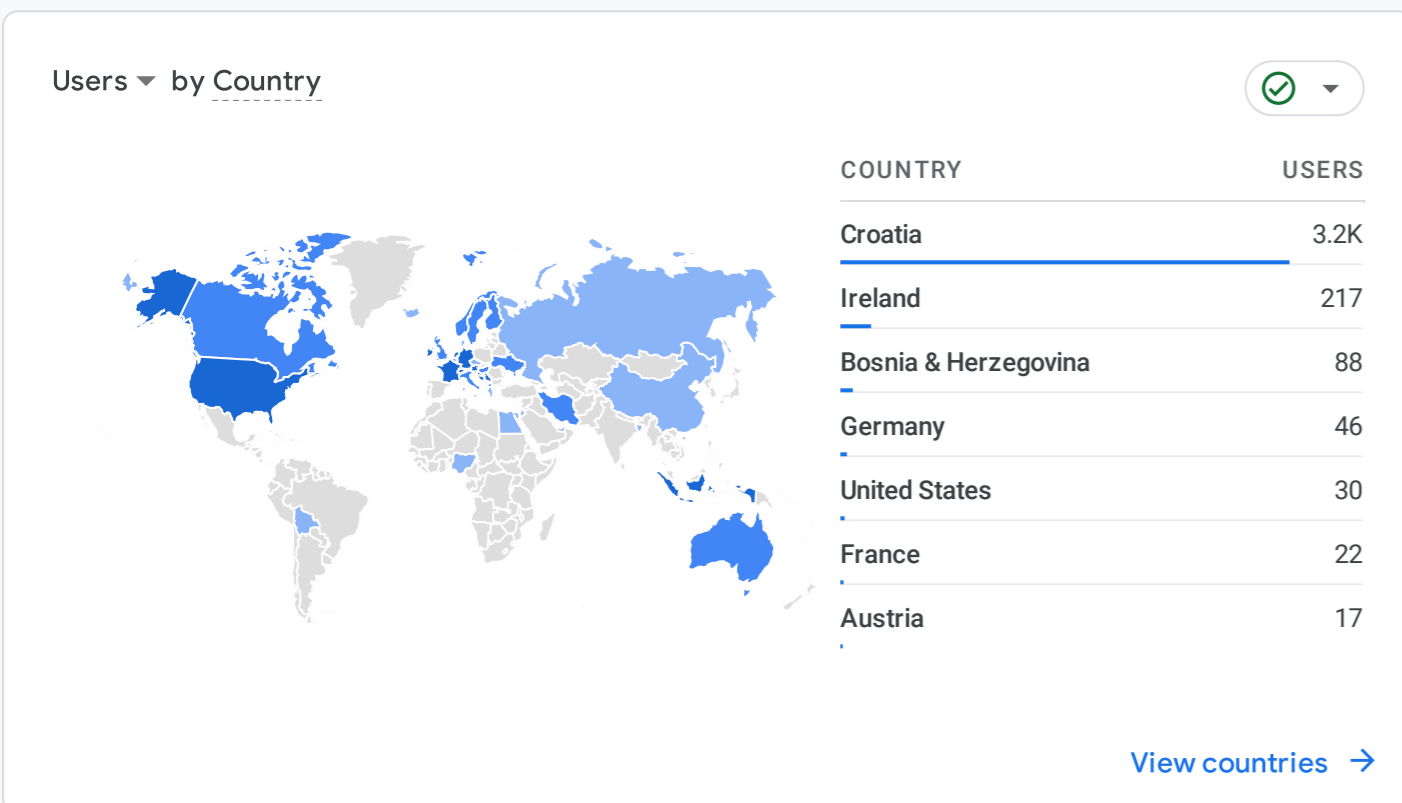

All Users Add comparison

Custom Jun 15 - Jul 14, 2023

Reports snapshot

WHERE DO YOUR NEW USERS COME FROM?

WHAT ARE YOUR TOP CAMPAIGNS?

HOW ARE ACTIVE USERS TRENDING?

HOW WELL DO YOU RETAIN YOUR USERS?

WHICH PAGES AND SCREENS GET THE MOST VIEWS?