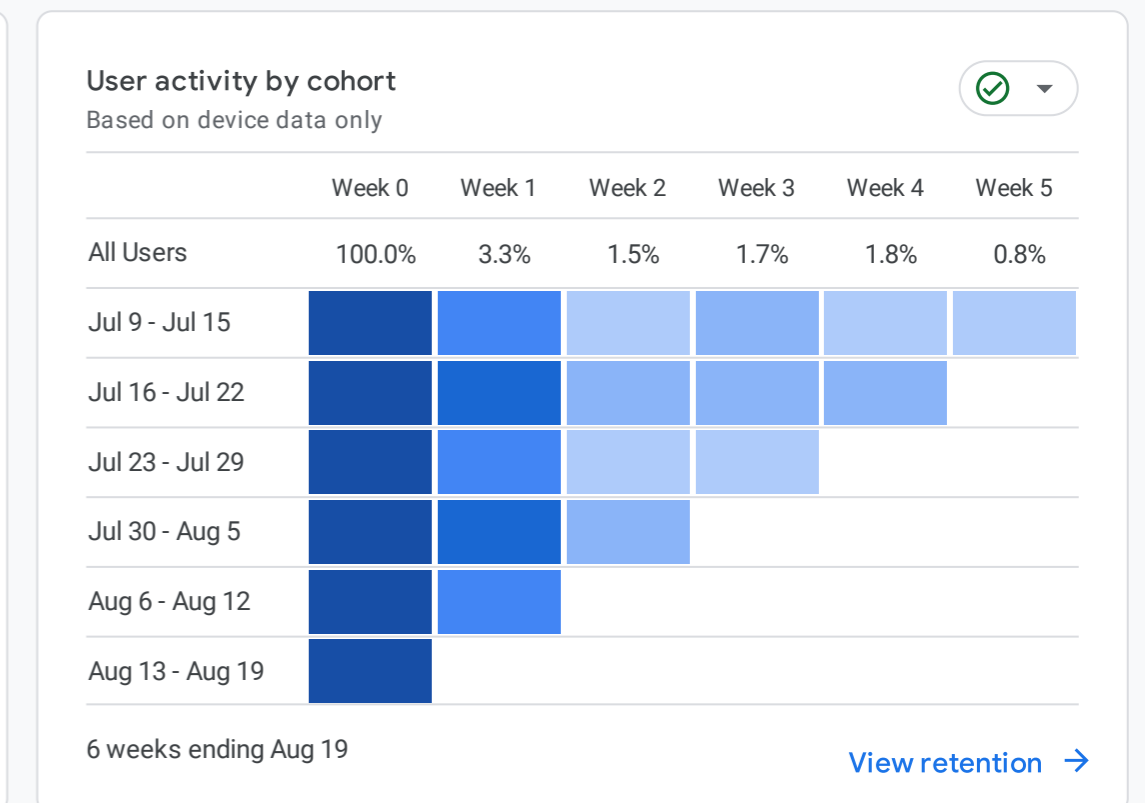

All Users Add comparison

Custom Jun 15 - Jul 14, 2023

Reports snapshot

WHERE DO YOUR NEW USERS COME FROM?

WHAT ARE YOUR TOP CAMPAIGNS?

HOW ARE ACTIVE USERS TRENDING?

HOW WELL DO YOU RETAIN YOUR USERS?

WHICH PAGES AND SCREENS GET THE MOST VIEWS?

WHAT ARE YOUR TOP EVENTS?

WHAT ARE YOUR TOP CONVERSIONS?

WHAT ARE YOUR TOP SELLING PRODUCTS?

HOW DOES ACTIVITY ON YOUR PLATFORMS COMPARE?