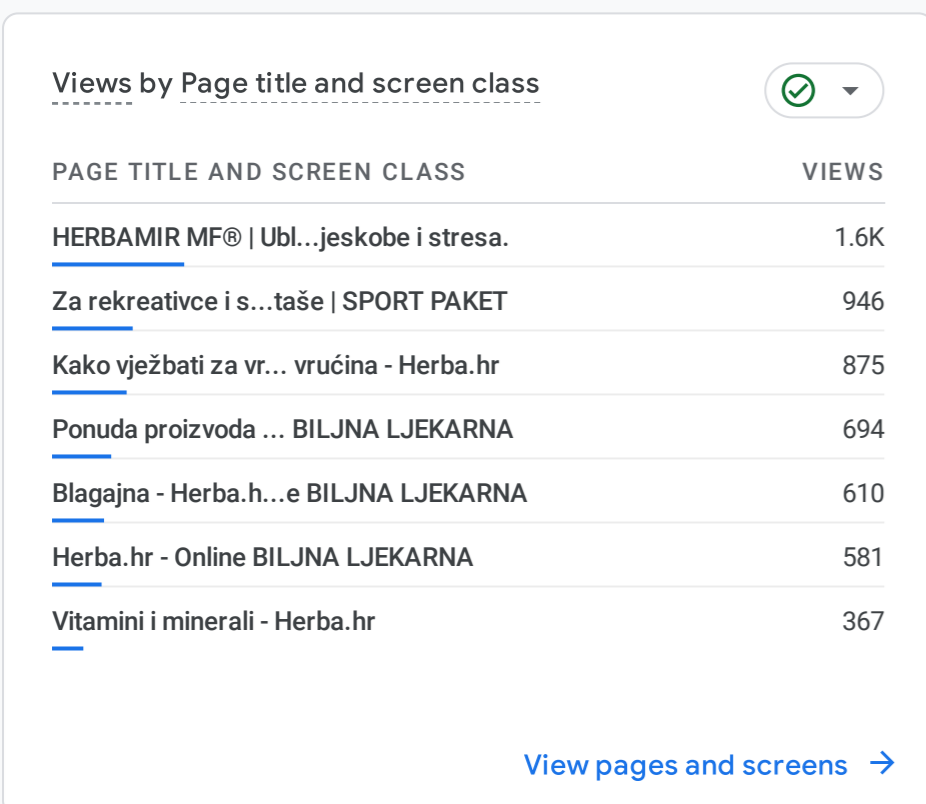

All Users Add comparison

Custom Jun 15 - Jul 14, 2023

Reports snapshot

WHERE DO YOUR NEW USERS COME FROM?

WHAT ARE YOUR TOP CAMPAIGNS?

HOW ARE ACTIVE USERS TRENDING?

HOW WELL DO YOU RETAIN YOUR USERS?

WHICH PAGES AND SCREENS GET THE MOST VIEWS?