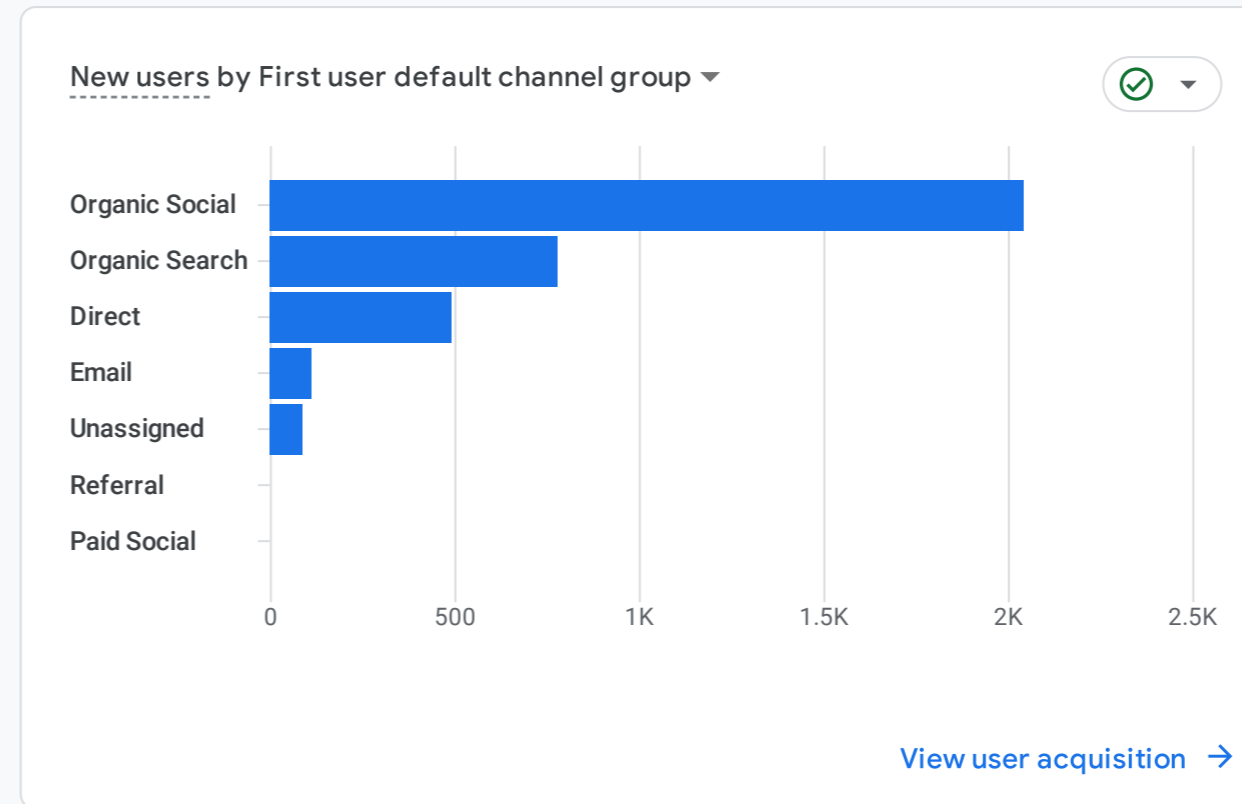

All Users Add comparison

Custom Jun 15 - Jul 14, 2023

Reports snapshot

WHERE DO YOUR NEW USERS COME FROM?

WHAT ARE YOUR TOP CAMPAIGNS?

HOW ARE ACTIVE USERS TRENDING?

HOW WELL DO YOU RETAIN YOUR USERS?

WHICH PAGES AND SCREENS GET THE MOST VIEWS?

WHAT ARE YOUR TOP EVENTS?

WHAT ARE YOUR TOP CONVERSIONS?

WHAT ARE YOUR TOP SELLING PRODUCTS?

HOW DOES ACTIVITY ON YOUR PLATFORMS COMPARE?