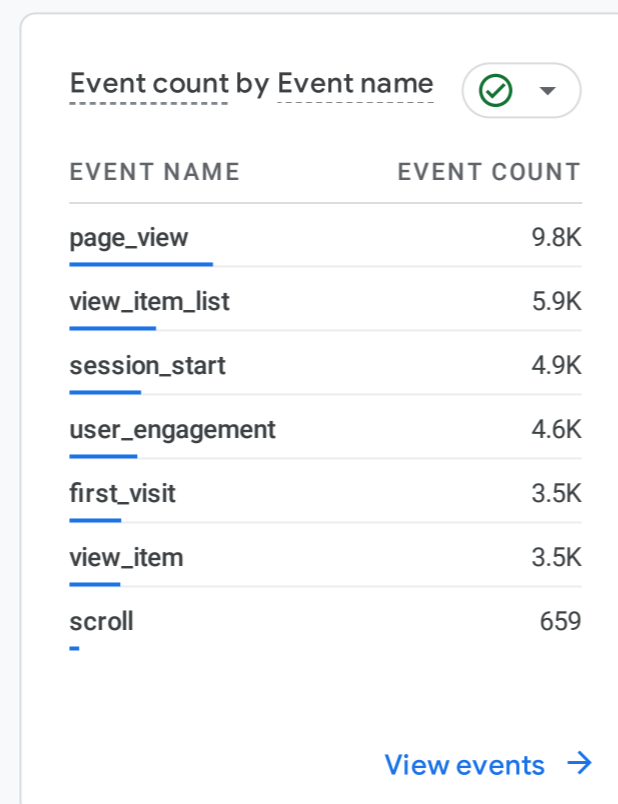

All Users Add comparison

Custom Jun 15 - Jul 14, 2023

Reports snapshot

WHERE DO YOUR NEW USERS COME FROM?

WHAT ARE YOUR TOP CAMPAIGNS?

HOW ARE ACTIVE USERS TRENDING?

HOW WELL DO YOU RETAIN YOUR USERS?

WHICH PAGES AND SCREENS GET THE MOST VIEWS?

WHAT ARE YOUR TOP EVENTS?

WHAT ARE YOUR TOP CONVERSIONS?

WHAT ARE YOUR TOP SELLING PRODUCTS?

HOW DOES ACTIVITY ON YOUR PLATFORMS COMPARE?