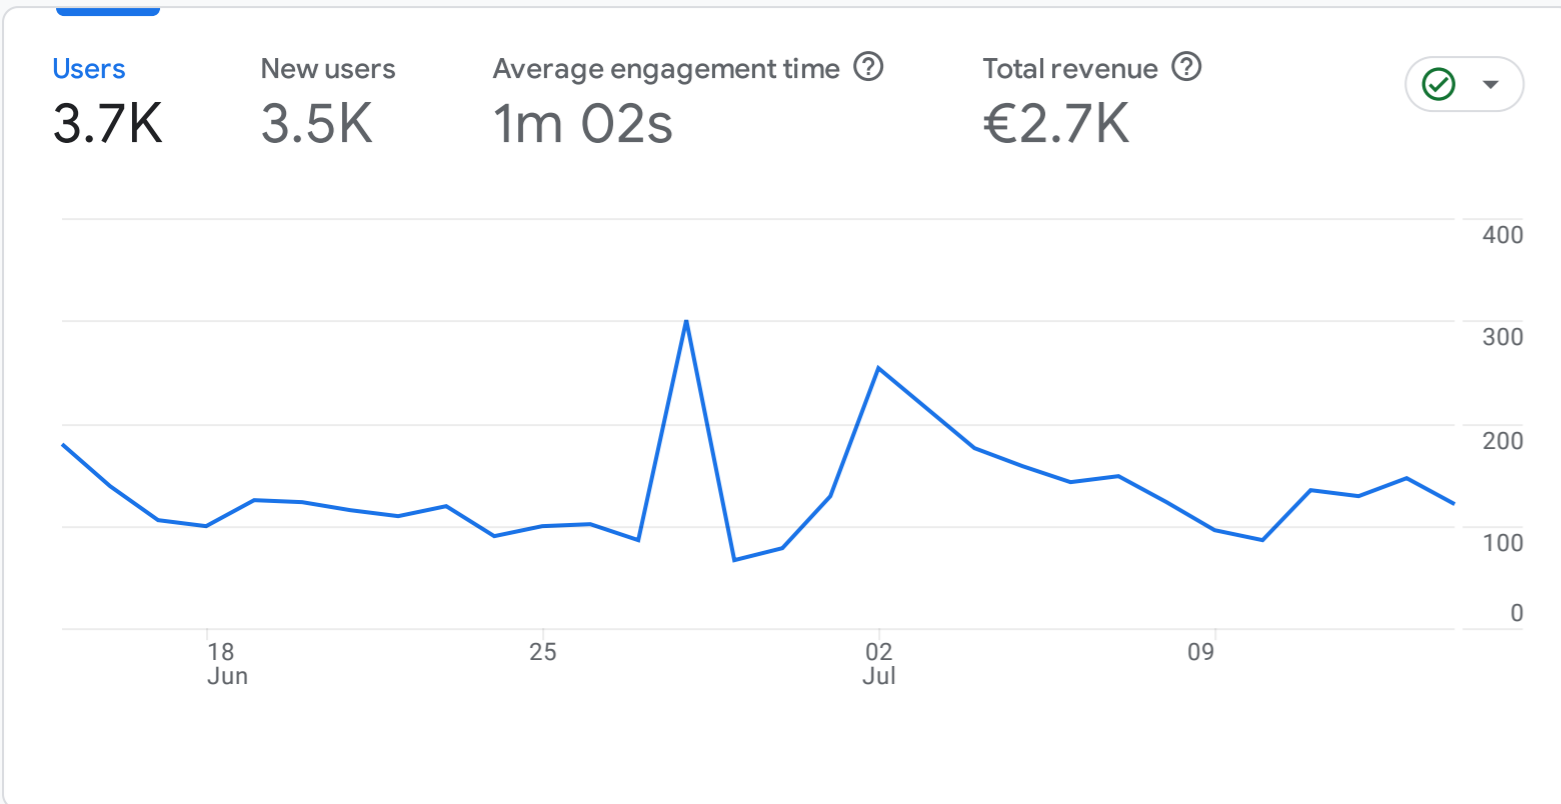

All Users Add comparison

Custom Jun 15 - Jul 14, 2023

Reports snapshot

WHERE DO YOUR NEW USERS COME FROM?

WHAT ARE YOUR TOP CAMPAIGNS?

HOW ARE ACTIVE USERS TRENDING?

HOW WELL DO YOU RETAIN YOUR USERS?

WHICH PAGES AND SCREENS GET THE MOST VIEWS?

WHAT ARE YOUR TOP EVENTS?

WHAT ARE YOUR TOP CONVERSIONS?

WHAT ARE YOUR TOP SELLING PRODUCTS?

HOW DOES ACTIVITY ON YOUR PLATFORMS COMPARE?